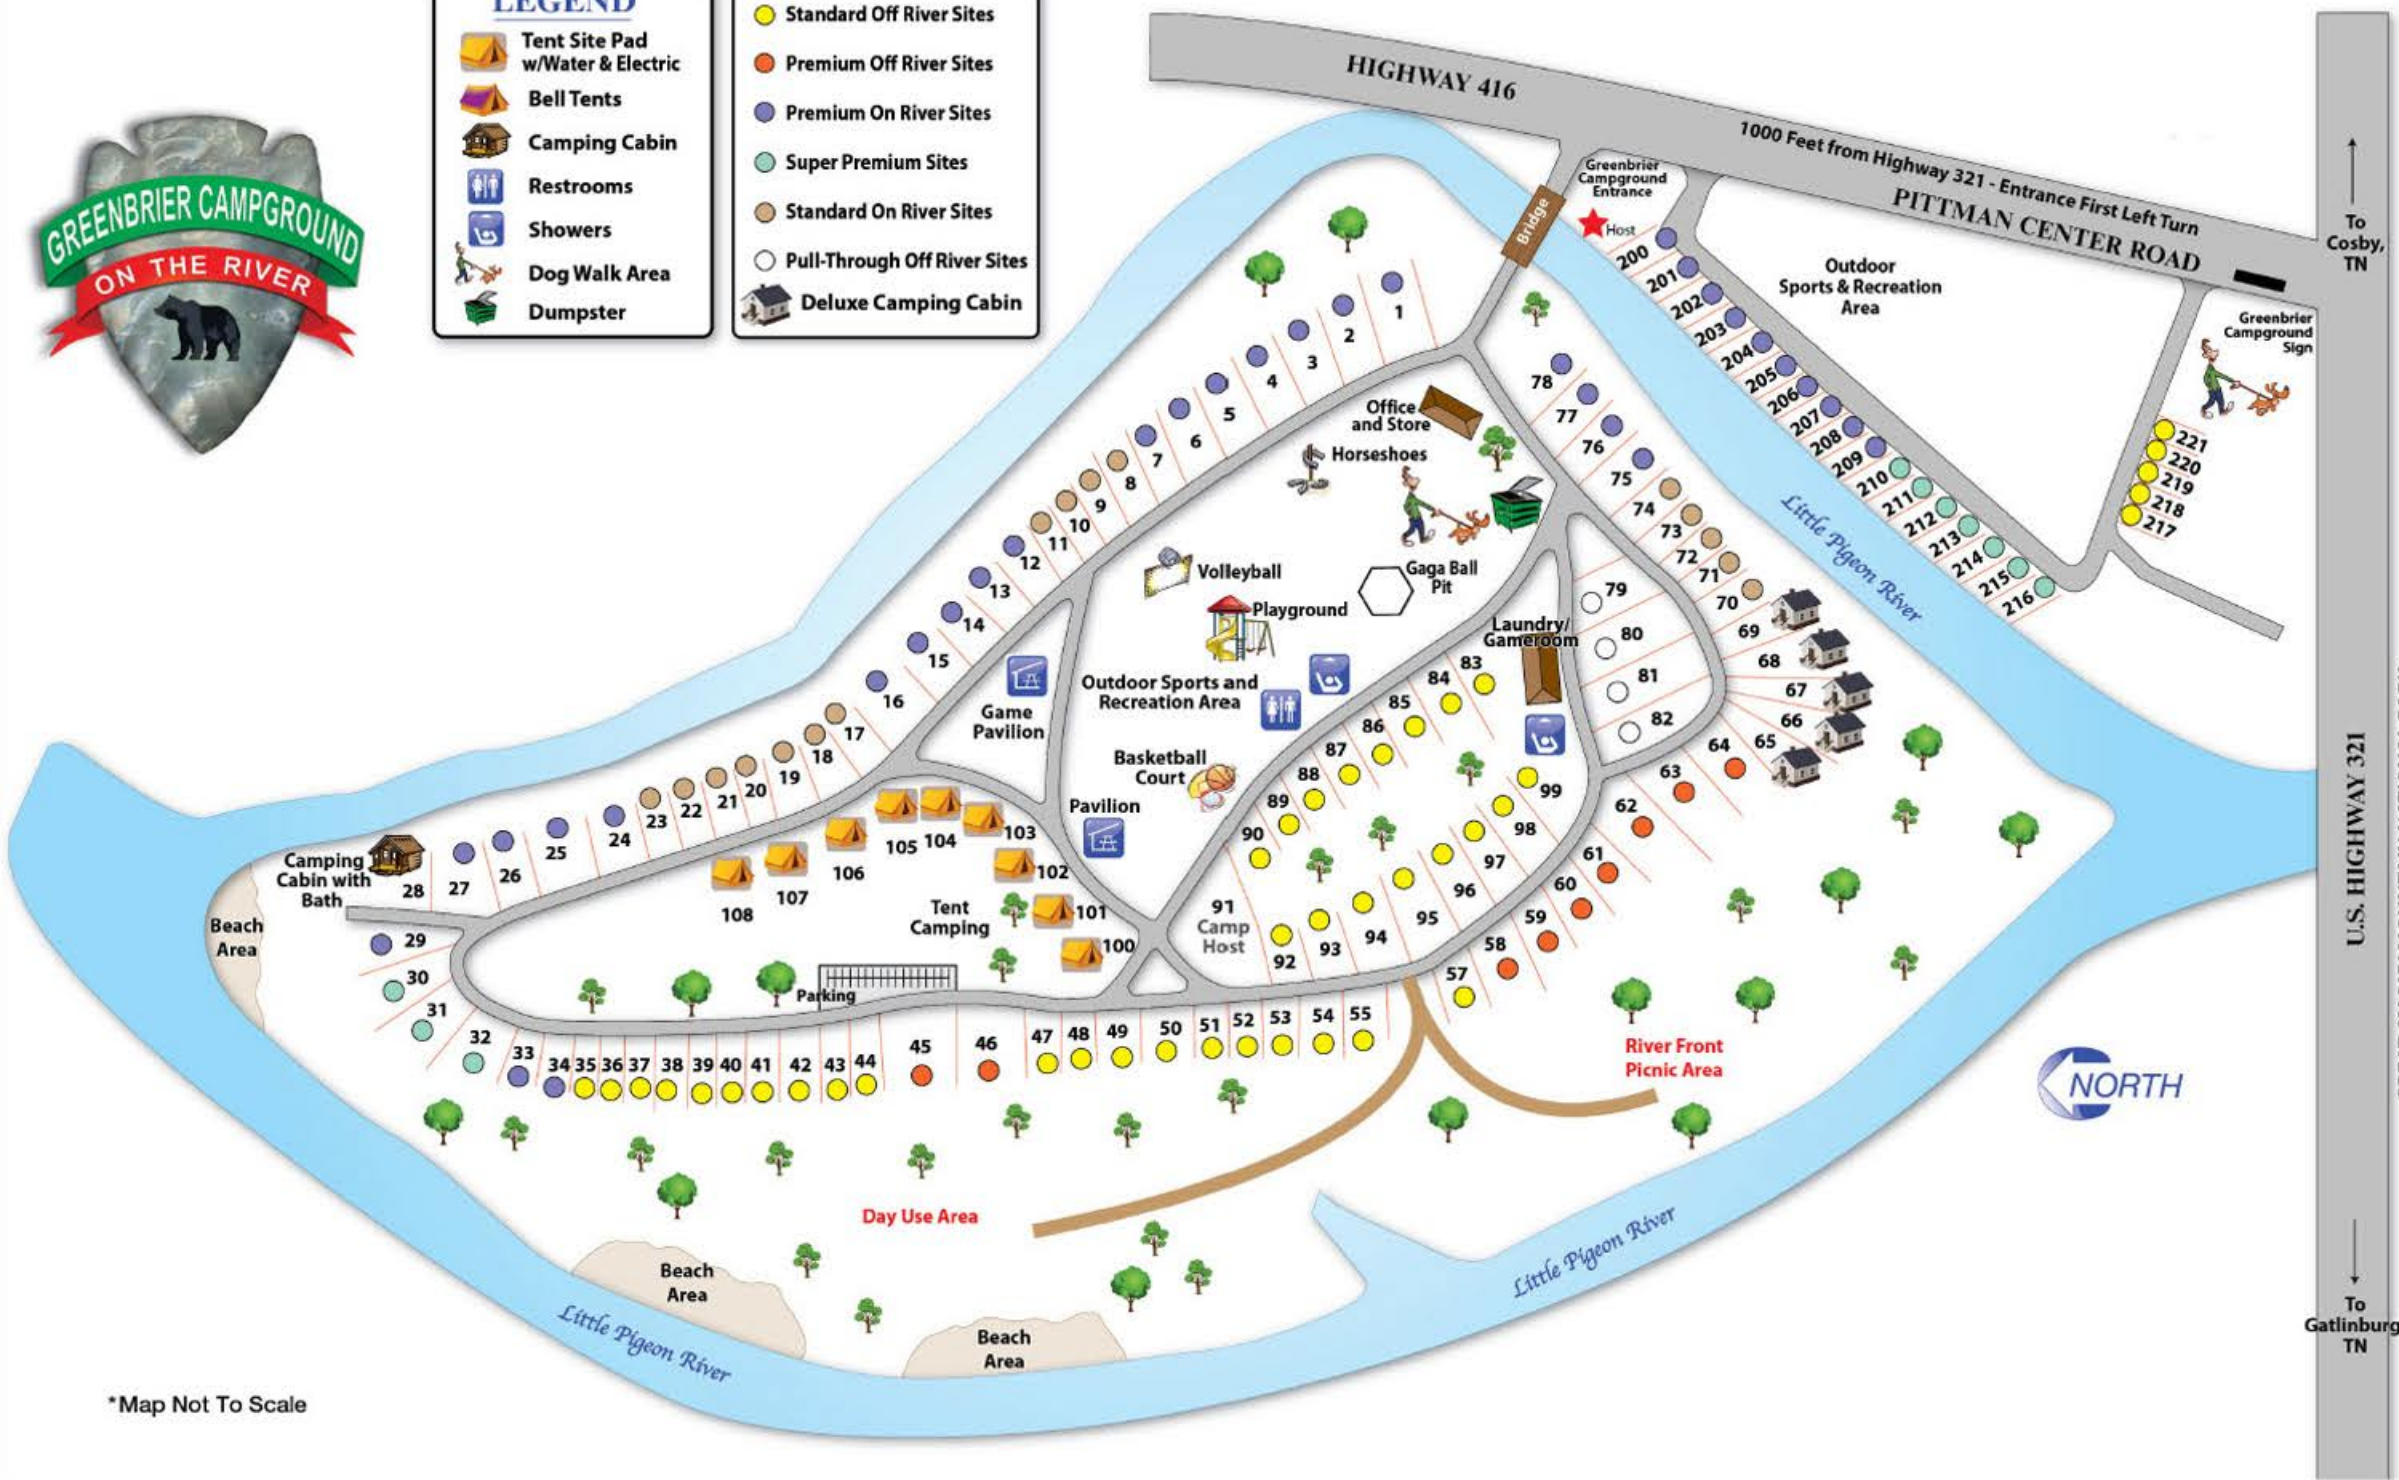

- LEGEND**
- Tent Site Pad w/Water & Electric
 - Bell Tents
 - Camping Cabin
 - Restrooms
 - Showers
 - Dog Walk Area
 - Dumpster
 - Standard Off River Sites
 - Premium Off River Sites
 - Premium On River Sites
 - Super Premium Sites
 - Standard On River Sites
 - Pull-Through Off River Sites
 - Deluxe Camping Cabin

*Map Not To Scale