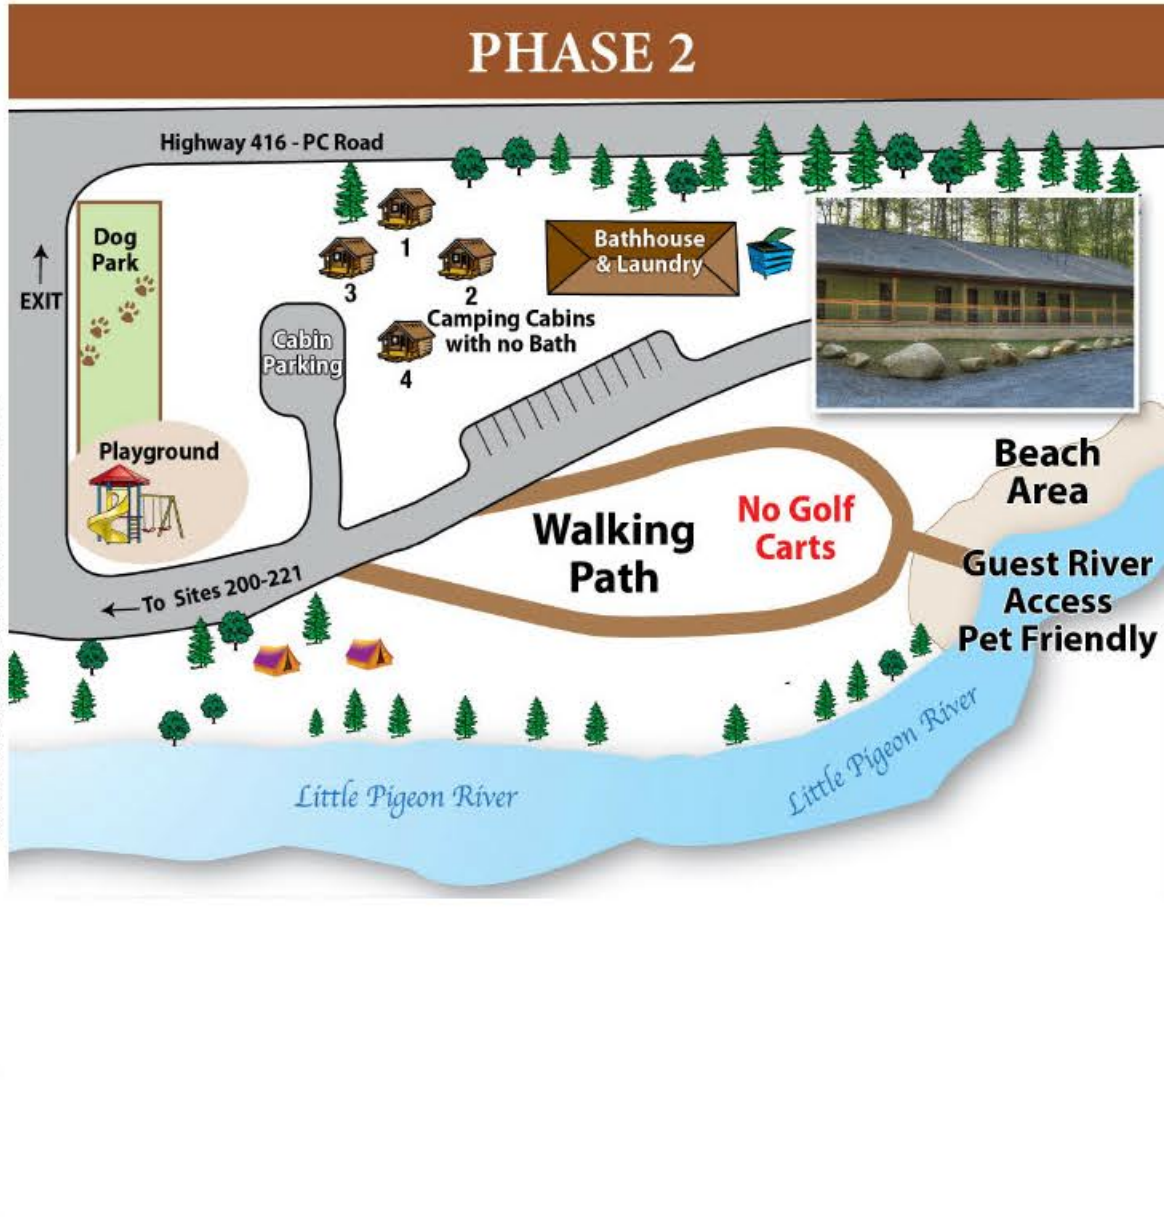

- LEGEND**
- Tent Site Pad w/Water & Electric
 - Bell Tents
 - Camping Cabin
 - Restrooms
 - Showers
 - Dog Walk Area
 - Dumpster
 - Standard Off River Sites
 - Premium Off River Sites
 - Premium On River Sites
 - Super Premium Sites
 - Standard On River Sites
 - Pull-Through Off River Sites
 - Deluxe Camping Cabin

*Map Not To Scale