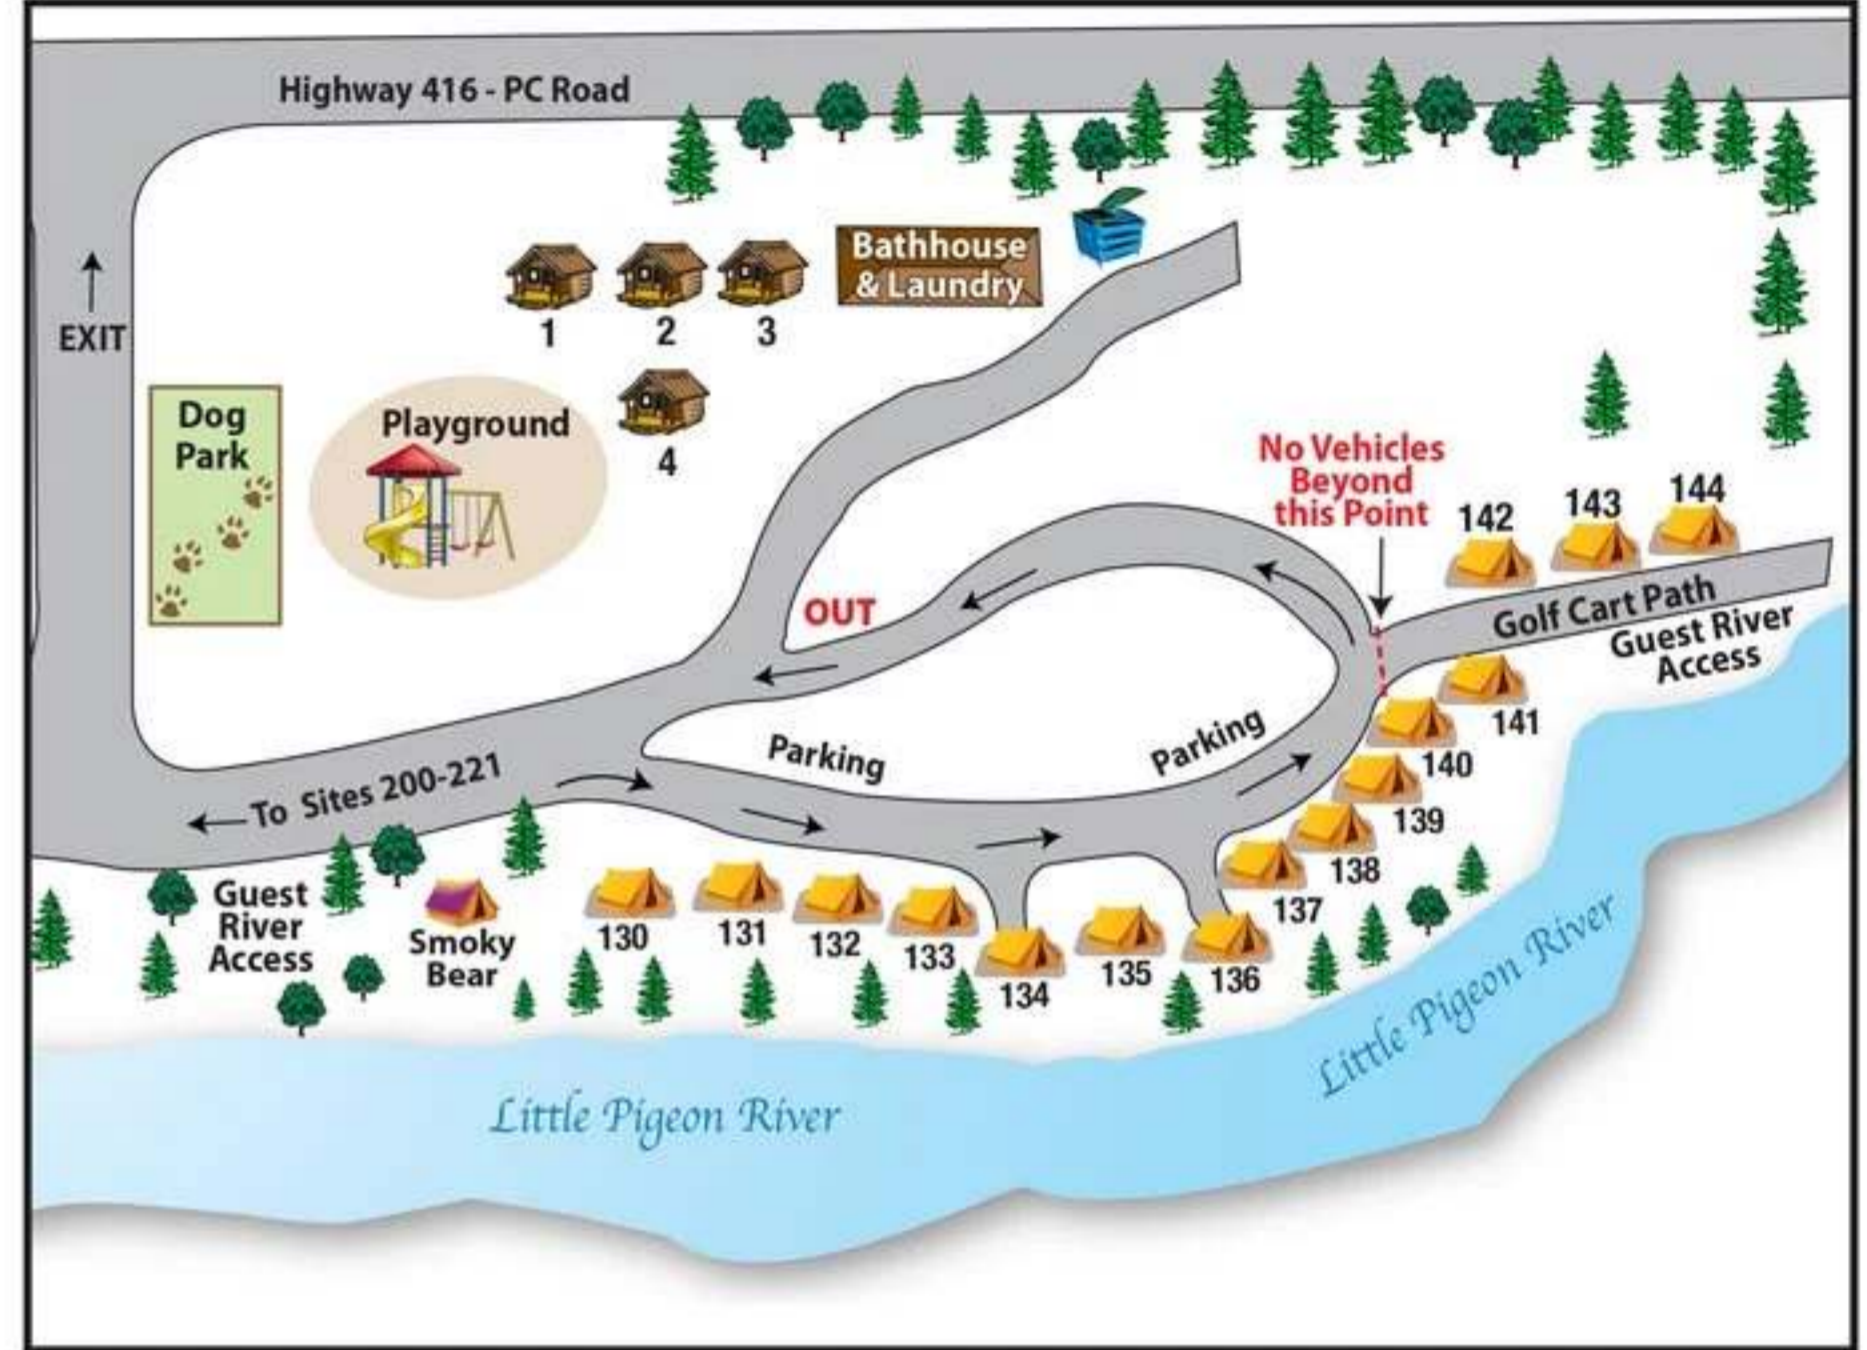

LEGEND

-  Tent Site Pad w/Water & Electric
-  Bell Tents
-  Camping Cabin
-  Restrooms
-  Showers
-  Dog Walk Area
-  Dumpster
-  Standard Off River Sites
-  Premium Off River Sites
-  Premium On River Sites
-  Super Premium Sites
-  Standard On River Sites
-  Pull-Through Off River Sites
-  On-Site RV Rental

*Map Not To Scale