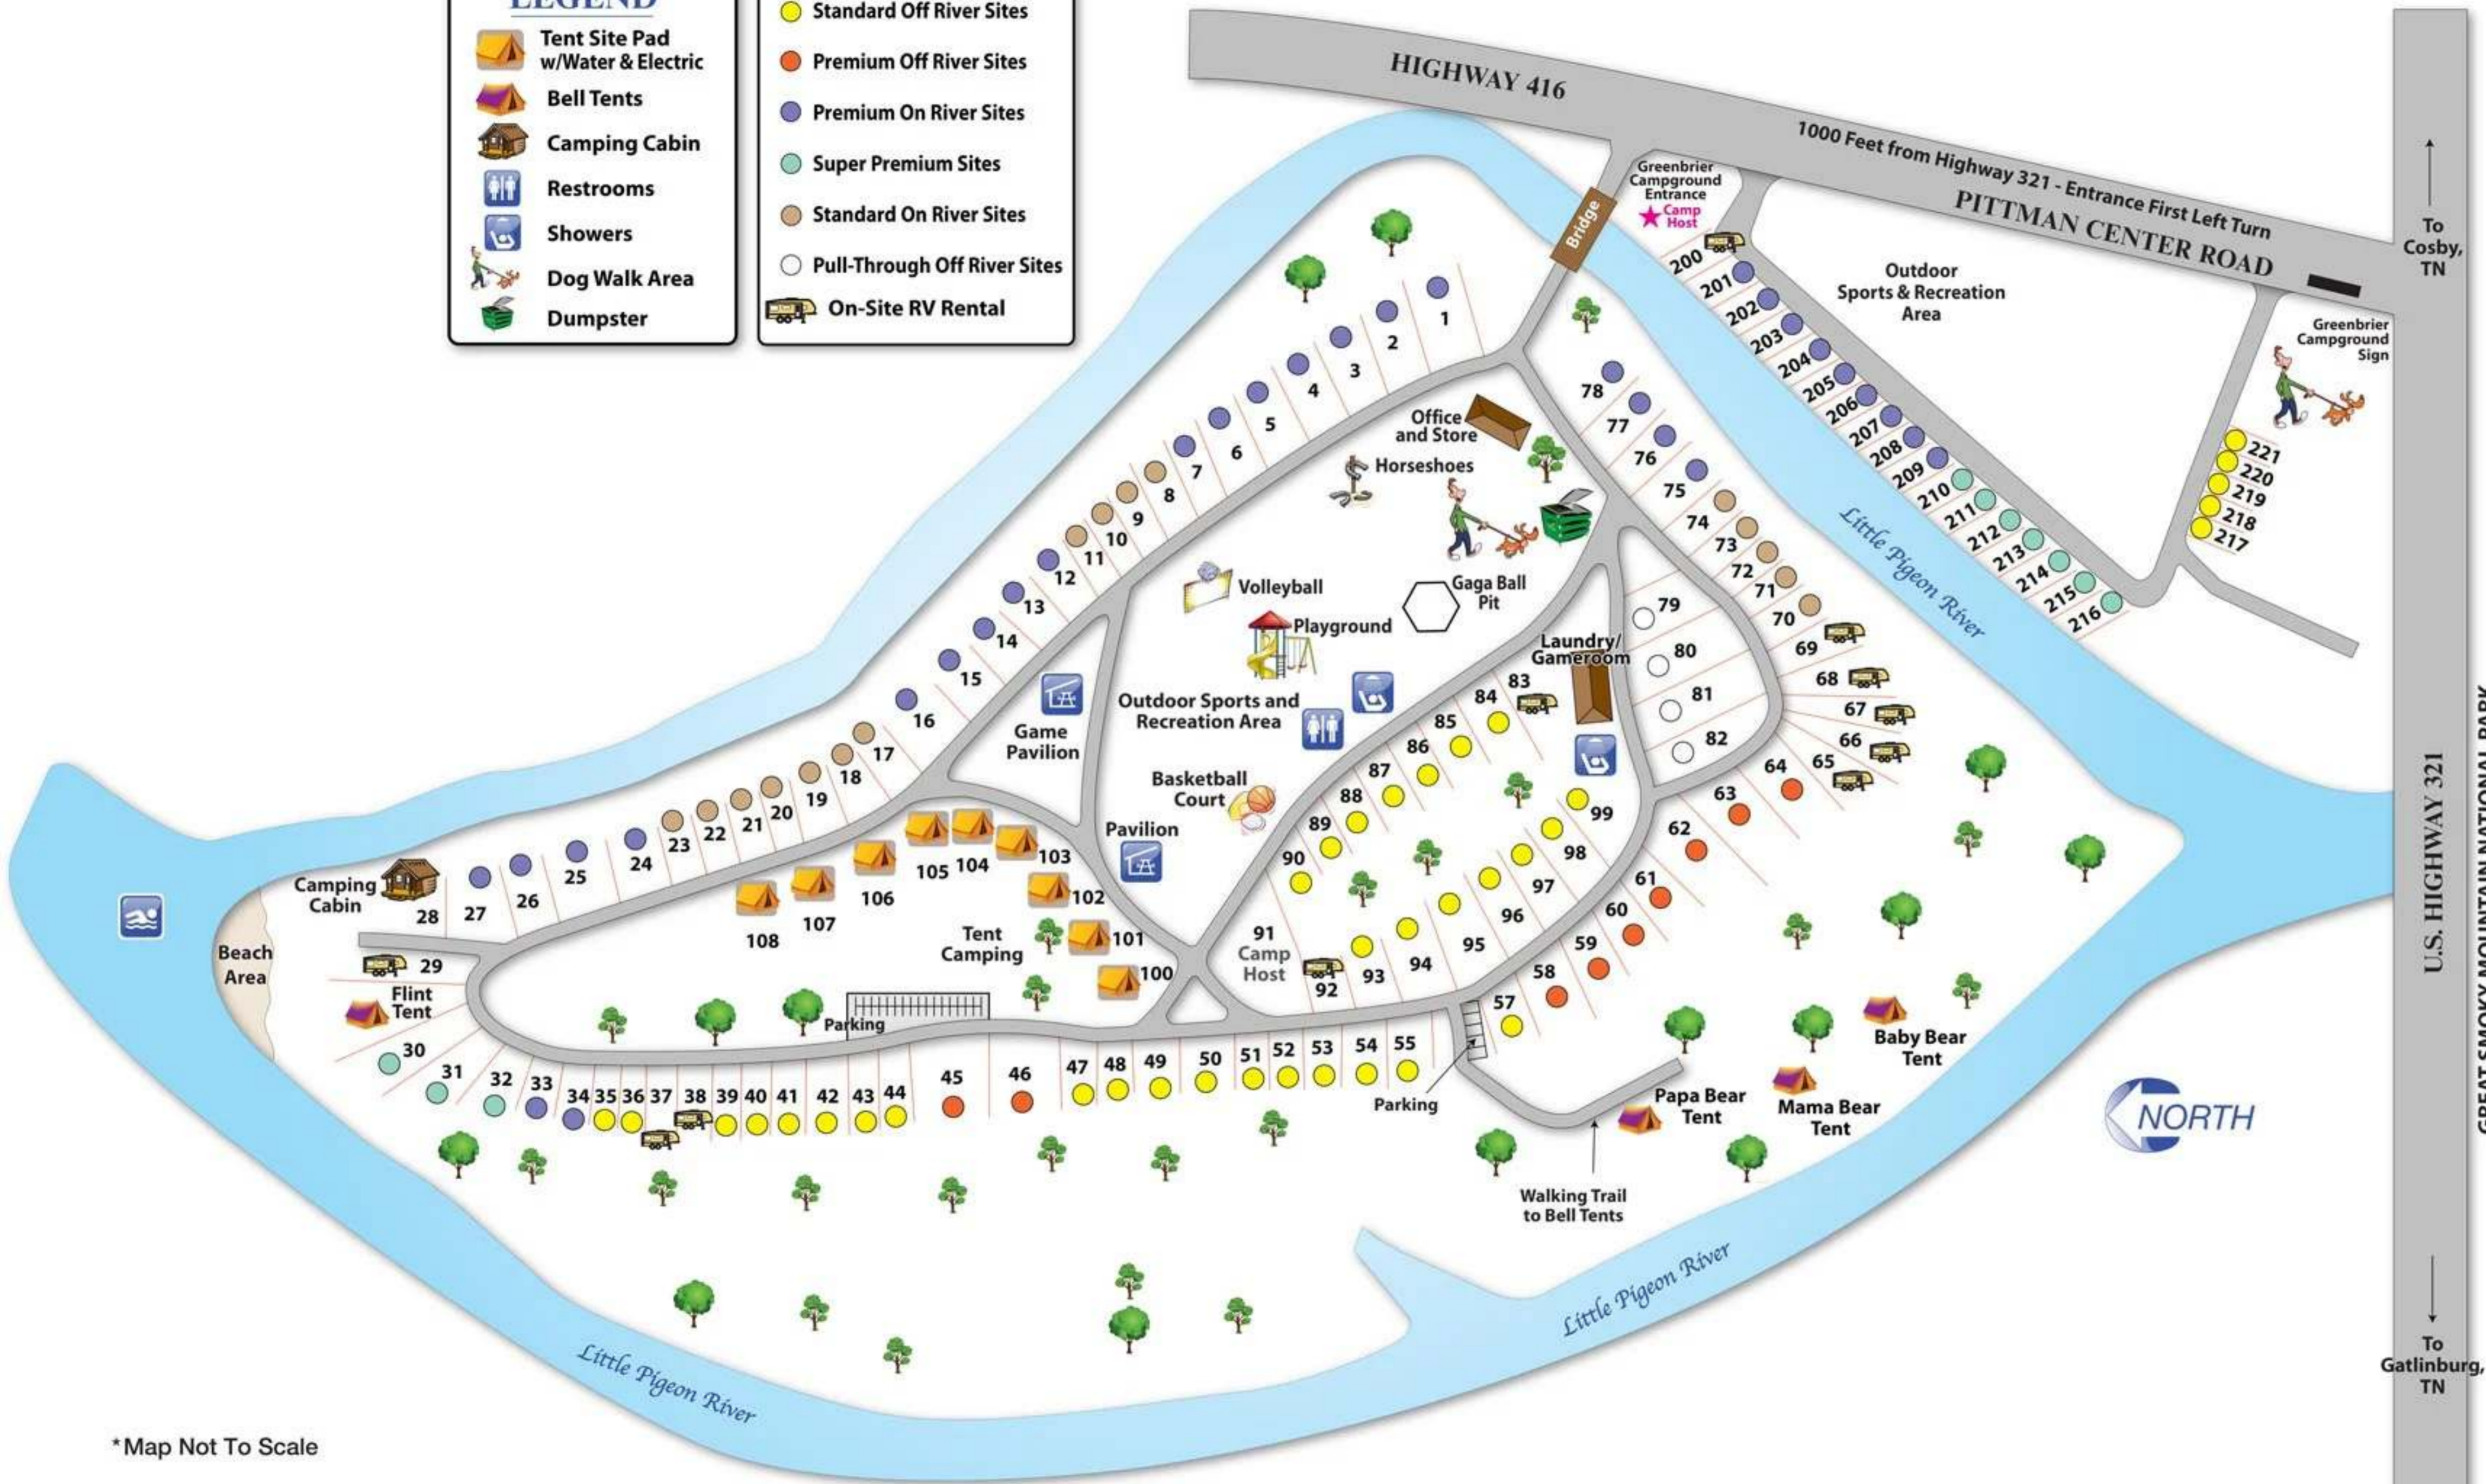

LEGEND

-  Tent Site Pad w/Water & Electric
-  Bell Tents
-  Camping Cabin
-  Restrooms
-  Showers
-  Dog Walk Area
-  Dumpster
-  Standard Off River Sites
-  Premium Off River Sites
-  Premium On River Sites
-  Super Premium Sites
-  Standard On River Sites
-  Pull-Through Off River Sites
-  On-Site RV Rental

*Map Not To Scale